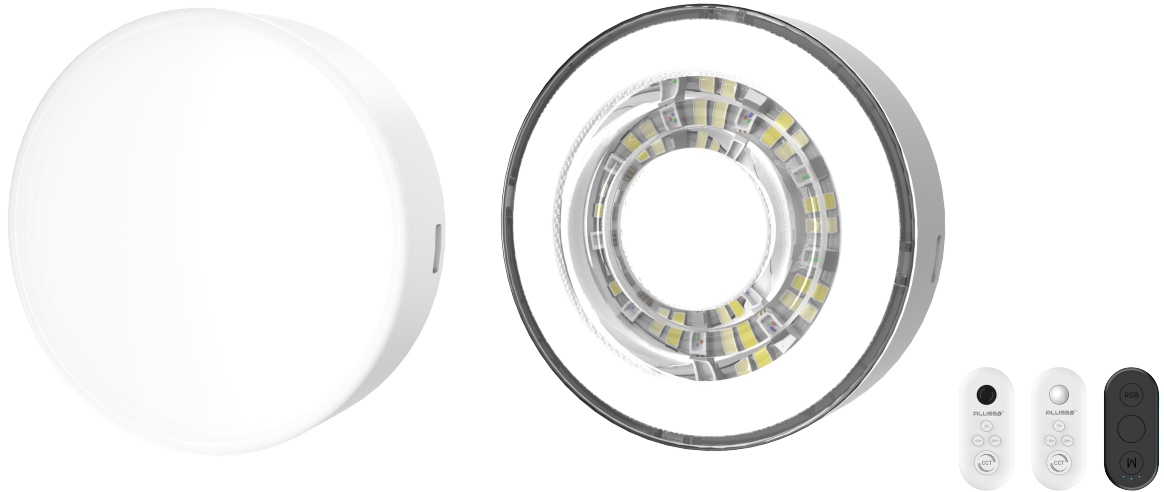

## Wireless Connectable LED Cabinet Light

### FINISH COLOUR

### SPECIFICATIONS

Code	UB06R
Wattage	2W
CCT(K)	3000K/4000K/6000K+RGB
Lumens	160-180lm
Efficiency	80~90lm/W
CRI	> 80
Beam Angle	45°/110°
Dimmable	Yes
Operating Temp.	-20°C ~+45°C
Battery	3.7V 2000mAh
USB Charging	Type-C
Charging Time	6 hours
Endurance Time	4.5 hours
Working Mode	AUTO/HANDWAVE
Detection Angle	120°
Dimension(DxH)	85x27.6mm
Material	ABS+PC