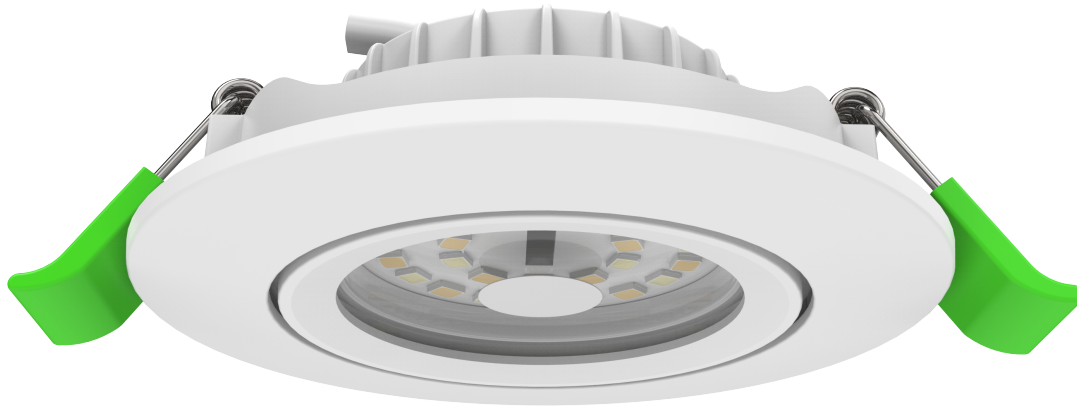

Anti-Glare Tilted LED Downlight

FINISH COLOUR

SPECIFICATIONS

Code	DL-SP25B-G-106D3
Wattage	6W
CCT(K)	3000K/4000K/6500K
Lumens	405/495/450lm
Efficiency	70/82/75lm/W
CRI	> 80
Beam Angle	120°
Input	220-240V~
Frequency	50/60Hz
Dimmable	Yes(Triac)
Operating Temp.	-20°C -+45°C
Tilt Angle	30°
Dimension(DxH)	82.8x26.5mm
Material	ABS+PA+PC

DIMENSIONS